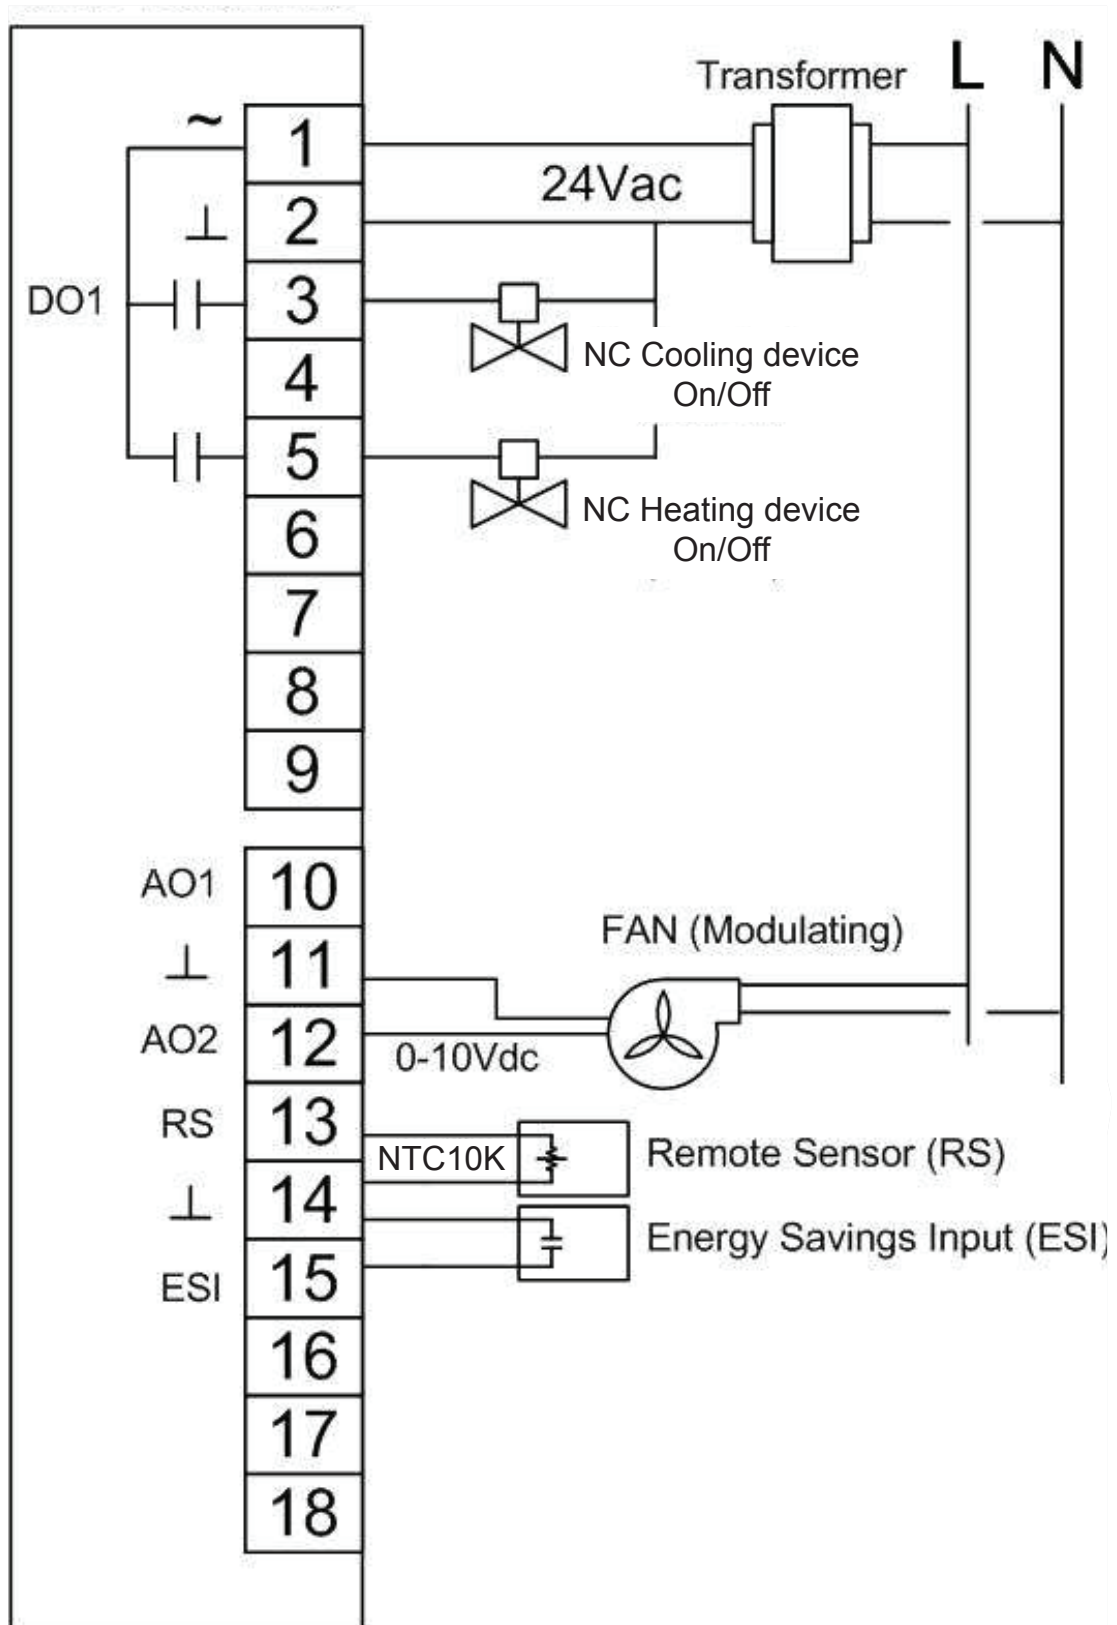

## Wiring Diagram for TE226 and TE226S Series Thermostats

For programming and set-up information see  
[www.spartan-pd.com](http://www.spartan-pd.com) and go to Thermostats/TE226